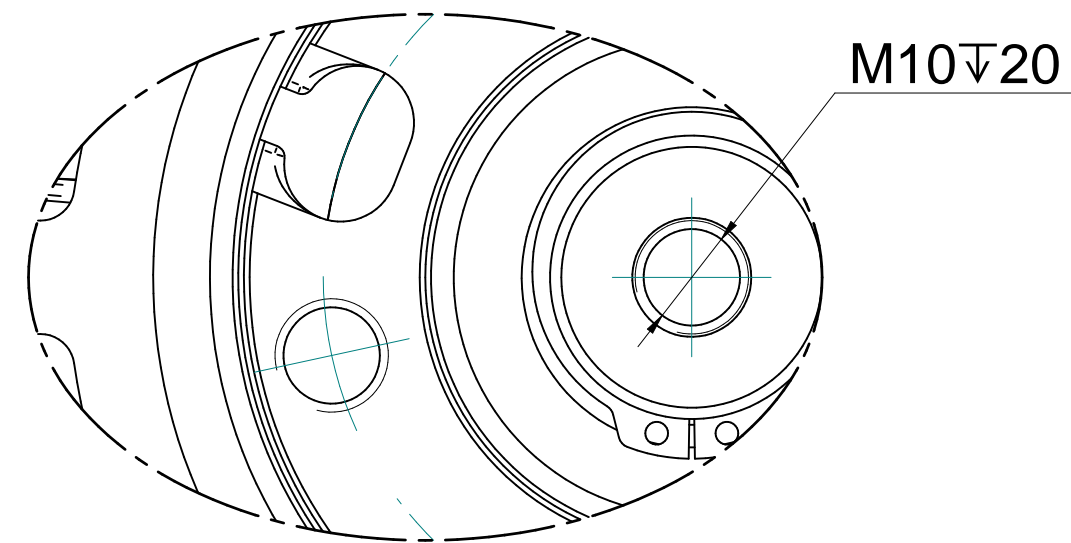

FRONT SIDE

REAR SIDE

SECTION B-B

DETAIL A

DETAIL C

Dimensions - mm

RV-160Esm