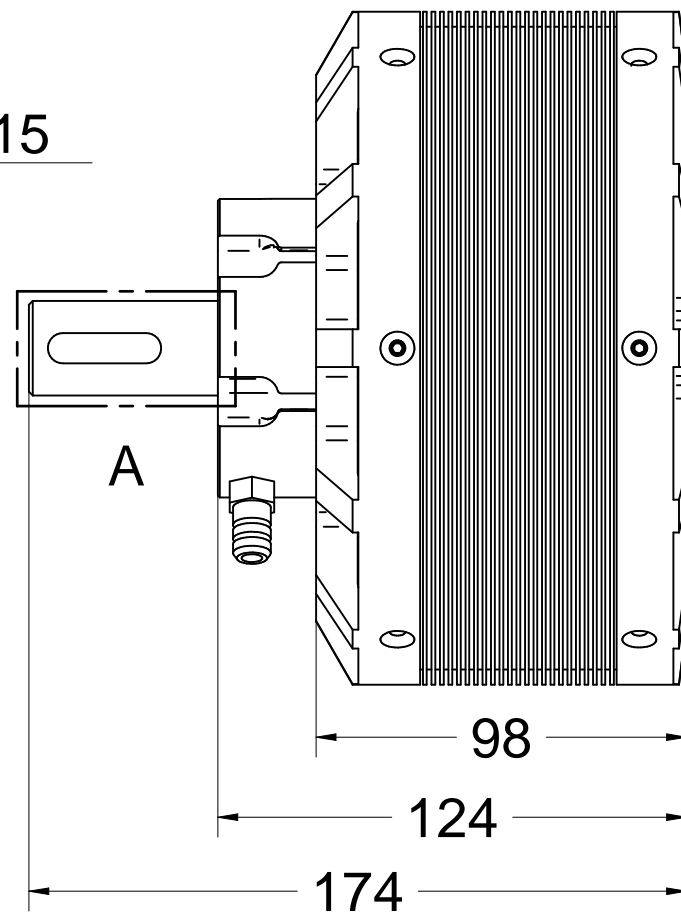

FRONT SIDE

REAR SIDE

SECTION B-B

DETAIL A

DETAIL C

Dimensions - mm

RV-160Esm