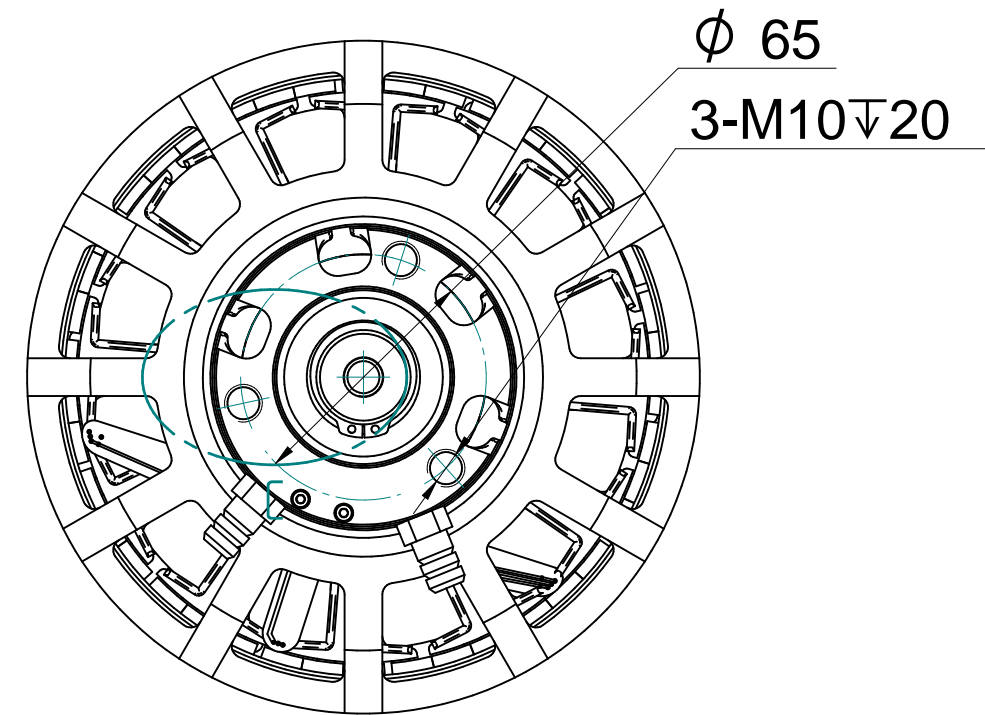

FRONT SIDE

REAR SIDE

SECTION B-B

DETAIL A

DETAIL C

Dimensions - mm

RV-160Esm