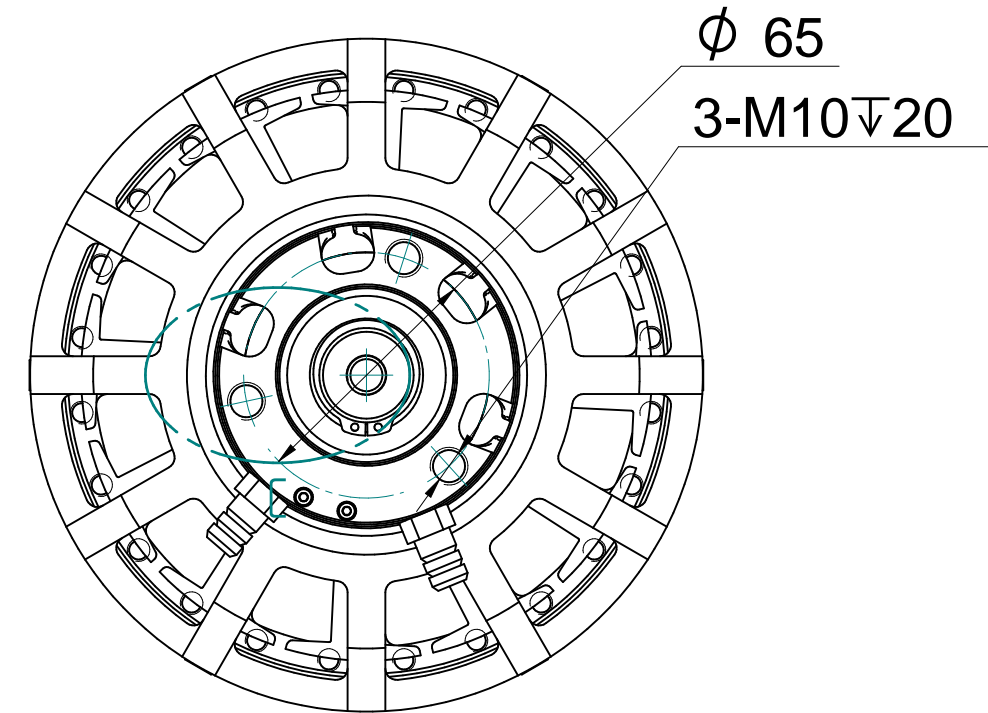

FRONT SIDE

REAR SIDE

SECTION B-B

DETAIL A

DETAIL C

Dimensions - mm

RV-160Em