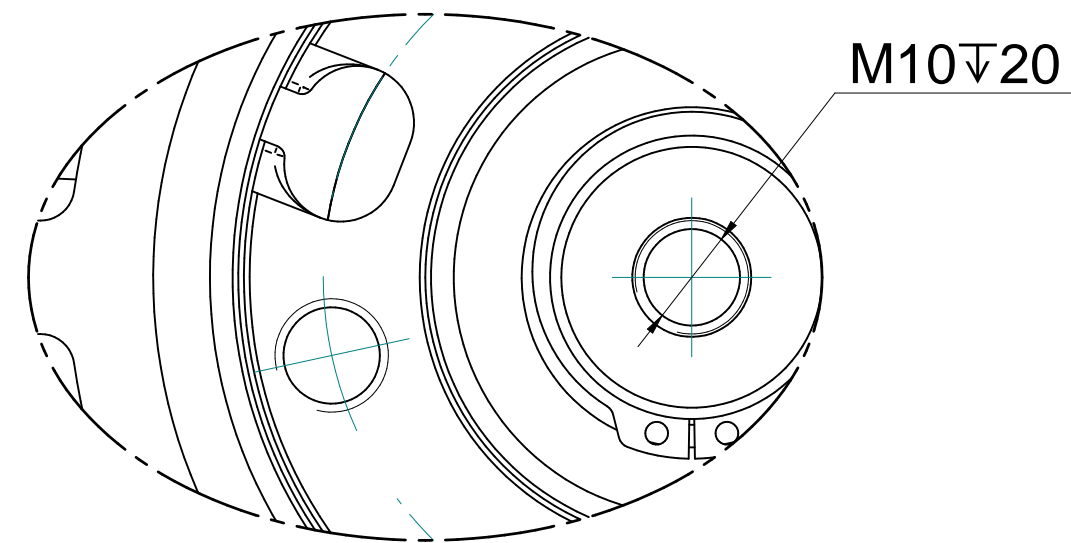

FRONT SIDE

REAR SIDE

SECTION B-B

DETAIL A

DETAIL C

Dimensions - mm

RV-160Em